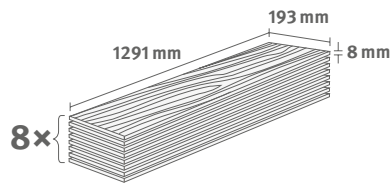

8/32 Classic *UNI fit!*

EGGER HOME
Laminate Flooring

Content per pack: **1,9933 m² | 15,00 kg | 8 pcs.**