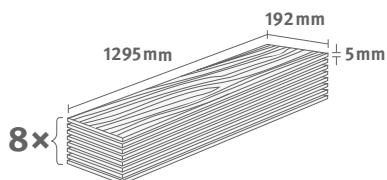

5/32 Classic

EGGER HOME
Design Flooring

Content per pack: **1,9891 m² | 10,00 kg | 8 pcs.**