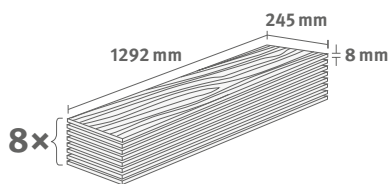

www.blauer-engel.de/uz176

8/31 Large

EGGER HOME
Comfort Flooring

Content per pack: **2,5323 m² | 17,00 kg | 8 pcs.**

8/31 Large

Art.-No.: 269652 **EHC014**
Bermuda Eiche geräuchert
Smoked Bermuda Oak

Leiste
Skirting
L368