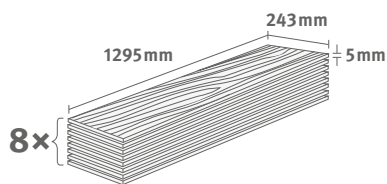

www.blauer-engel.de/uz176

5/32 Large

EGGER HOME
Design Flooring

Content per pack: **2,5175 m² | 14,00 kg | 8 pcs.**

5/32 Large

Art.-No.: 177919
Stein weiss
Stone white

EHD010

Leiste
Skirting
L426