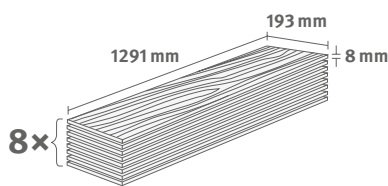

8/32 Classic

EGGER HOME
Laminate Flooring

Content per pack: **1,9933 m² | 15,00 kg | 8 pcs.**