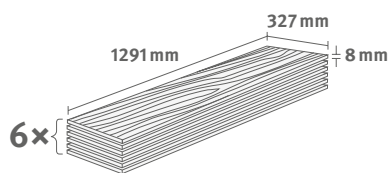

8/32 Kingsize

EGGER HOME
Laminate Flooring

Content per pack: **2,5329 m² | 18,00 kg | 6 pcs.**