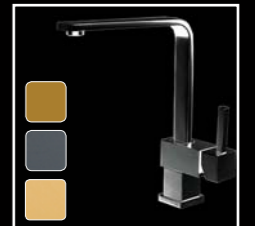

Recommended Alveus mixer taps

Laguna